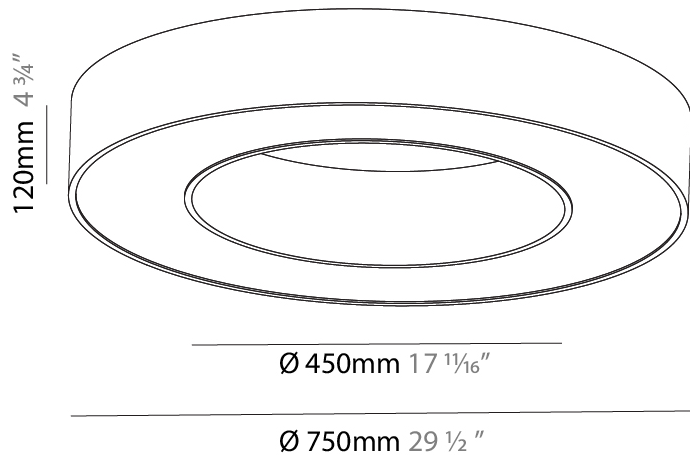

1. To build a product code in our configurator select the specify button on the base model # product page
2. To build a manual product code on this datasheet choose from the options listed below in blue font and add the suffix to the base model #

GENERAL

Series: Glorious
Subseries: Glorious
Brand: Prolicht
Division: Architectural
Mounting Type: Surface
Mounting Location: Ceiling
Subcategory: Ambient

PHYSICAL

Shape: Round
Diameter (mm): 750
Diameter (in): 29 1/2
Height (mm): 120
Height (in): 4 3/4
Light Distribution: Direct
Weight (kg): 7.044
Weight (lbs): 15.50
Diffuser: PMMA - Opal or Micro-Prism
Fixture Finish: SSR / BKV / CWI / CRY / HAB / LAG / UFT / ITA / RUA / RUR / MIC / FTG / MYG / TWT / LOD / PUS / FRO / FUP / KIA / POP / BLS / SPG / MEY / GOH / GUM / CHC / COM / ABZ / JAG / OBR / MOS / ROR
Fixture Material: Aluminum

ELECTRICAL

Lamp Type: LED (Zhaga Standard)
Input Wattage (W): 30
Total Output Wattage (W): 24 / 19.2 (3500K)
Dimming: Non-Dimming / Phase Dimming (120Vac only) / 0-10V Dimming
Driver Included: Yes
Driver Location: Integrated
Driver Type: Constant Current - 120 / 277Vac
Driver Class: Class 2
Input Voltage (V): 120 - 277
Constant Current (MA): 350 / 600 (3500K)

LED

Color Temperature (°K): 3000 / 3500 / 4000
Max. Delivered Lumen (lm): 2770 / 2862 / 2920
CRI: >80 CRI
Efficiency (%): 65
Lamp Life (hrs): 50000

OPTICAL

RATINGS AND CERTIFICATIONS

Certified By: Certified for North American Standards
IP rating: IP20