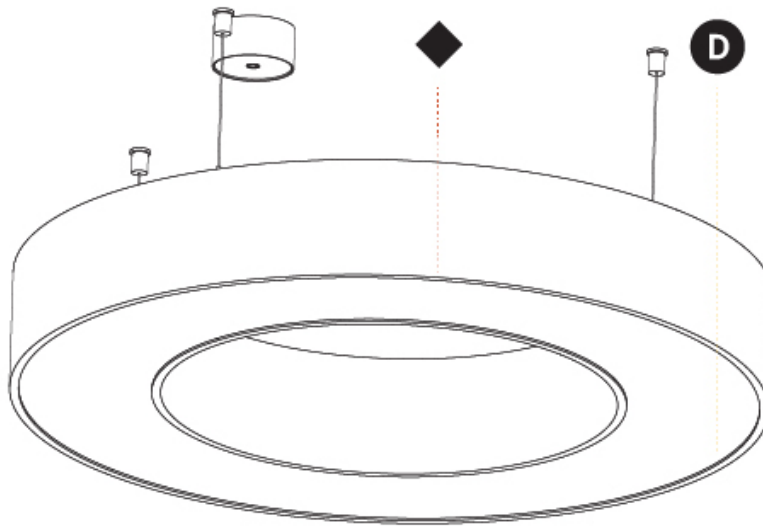

A30201-

PROJECT _____

TYPE _____

SPECIFIER _____

QUANTITY _____

DATE _____

A