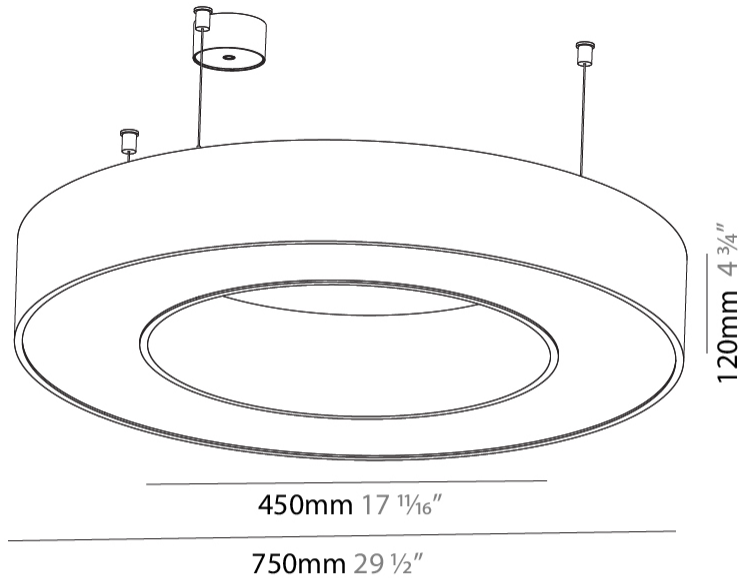

GENERAL

Series: Glorious
Subseries: Glorious
Brand: Prolight
Division: Architectural
Mounting Type: Suspension
Mounting Location: Ceiling
Subcategory: Ambient

PHYSICAL

Shape: Round
Diameter (mm): 750
Diameter (in): 29 1/2
Height (mm): 120
Height (in): 4 3/4
Max. Overall Height (mm): 2120
Max. Overall Height (in): 83 7/16
Light Distribution: Direct
Weight (kg): 7.062
Weight (lbs): 15.56
Diffuser: [PMMA - Opal or Micro-Prism](#)
Fixture Finish: [SSR / BKV / CWI / CRY / HAB / LAG / UFT / ITA / RUA / RUR / MIC / FTG / MYG / TWT / LOD / PUS / FRO / FUP / KIA / POP / BLS / SPG / MEY / GOH / GUM / CHC / COM / ABZ / JAG / OBR / MOS / ROR](#)
Fixture Material: Aluminum

ELECTRICAL

Lamp Type: LED (Zhaga Standard)
Input Wattage (W): 30
Total Output Wattage (W): 24 / 19.2 (3500K)
Dimming: [Non-Dimming / Phase Dimming (120Vac only) / 0-10V Dimming](#)
Driver Included: Yes
Driver Location: Integrated
Driver Type: Constant Current
Driver Class: Class 2
Input Voltage (V): 120 - 277
Constant Current (MA): 350 / 600 (3500K)

LED

[Color Temperature (°K): 3000 / 3500 / 4000](#)
Max. Delivered Lumen (lm): 2770 / 2862 / 2920
CRI: >80 CRI
Efficiency (%): 65
Lamp Life (hrs): 50000

OPTICAL

RATINGS AND CERTIFICATIONS

Certified By: Certified for North American Standards
IP rating: IP20