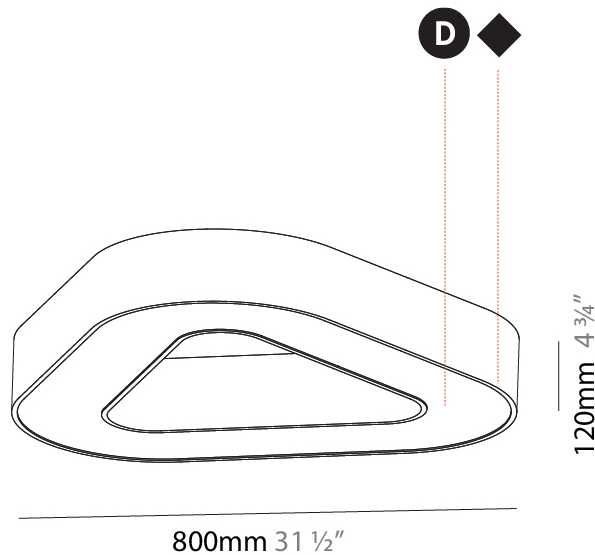

GENERAL

Series: Glorious
Subseries: Glorious Victory
Brand: Prolicht
Division: Architectural
Mounting Type: Surface
Mounting Location: Ceiling
Subcategory: Ambient

PHYSICAL

Shape: Abstract
Length (mm): 800
Length (in): 31 ½
Width (mm): 800
Width (in): 31 ½
Height (mm): 120
Height (in): 4 ¾
Light Distribution: Direct
Weight (kg): 7.67
Weight (lbs): 16.91
Diffuser: PMMA - Opal or Micro-Prism
Fixture Finish: SSR / BKV / CWI / CRY / HAB / LAG / UFT / ITA / RUA / RUR / MIC / FTG / MYG / TWT / LOD / PUS / FRO / FUP / KIA / POP / BLS / SPG / MEY / GOH / GUM / CHC / COM / ABZ / JAG / OBR / MOS / ROR
Fixture Material: Aluminum

ELECTRICAL

Lamp Type: LED (Zhaga Standard)
Input Wattage (W): 30
Total Output Wattage (W): 24 / 19.2 (3500K)
Dimming: Non-Dimming / Phase Dimming (120Vac only) / 0-10V Dimming
Driver Included: Yes
Driver Location: Integrated
Driver Type: Constant Current - 120 / 277Vac
Driver Class: Class 2
Input Voltage (V): 120 - 277
Constant Current (MA): 350 / 600 (3500K)

LED

Color Temperature (°K): 3000 / 3500 / 4000
Max. Delivered Lumen (lm): 2770 / 2862 / 2920
CRI: >80 CRI
Efficiency (%): 65
Lamp Life (hrs): 50000

OPTICAL

RATINGS AND CERTIFICATIONS

Certified By: Certified for North American Standards
IP rating: IP20